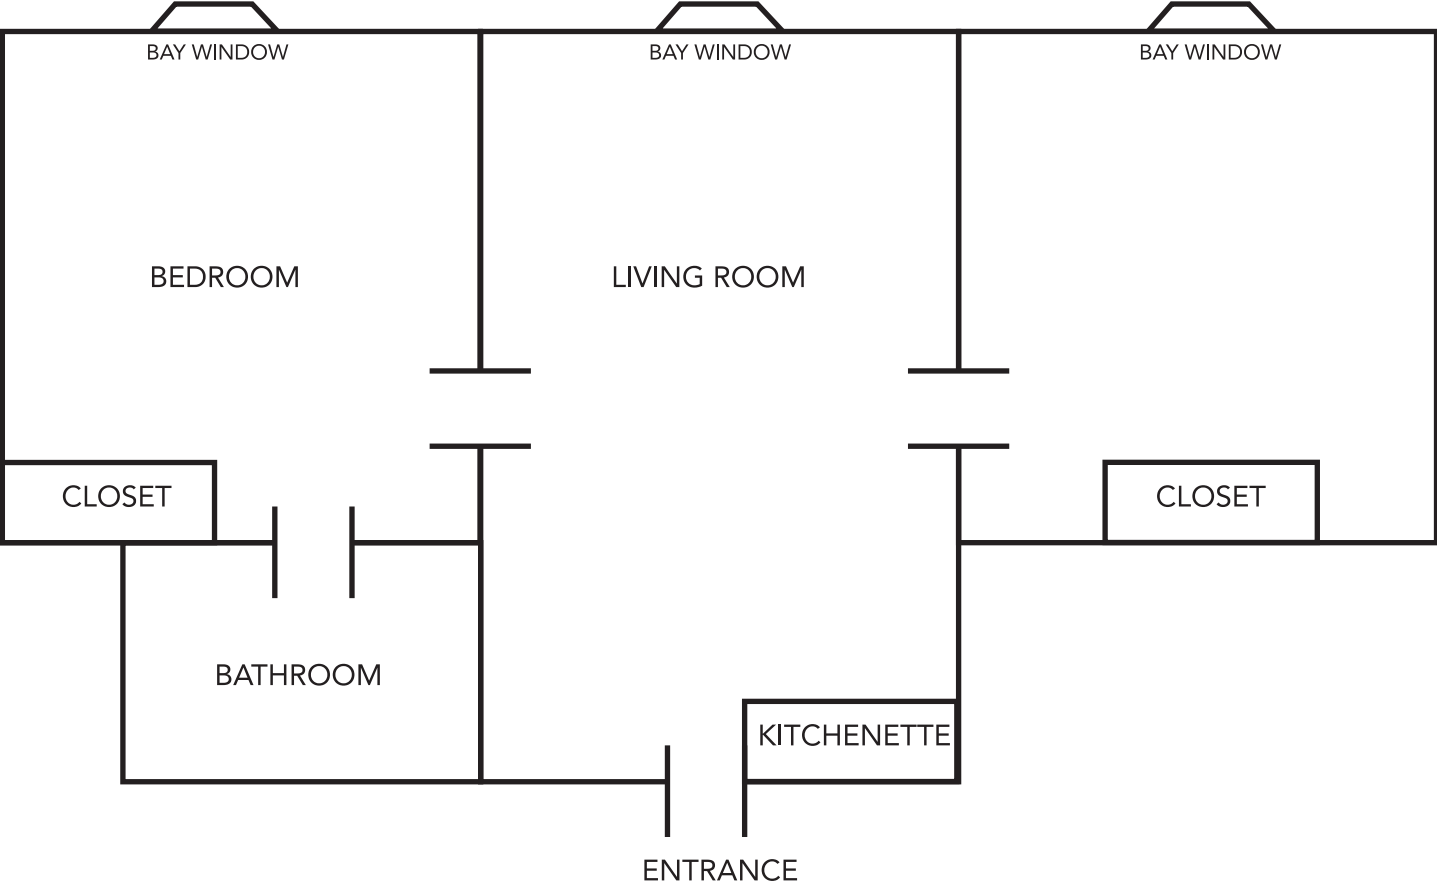

WOODLAND TERRACE

A Dockerty Family Community

St. Joseph • Room Layout

STUDIO
Approx. 445 Sq.Ft.

ONE BEDROOM
Approx. 625 Sq.Ft.

* Room layouts are examples -
actual rooms may have a different layout.

TWO BEDROOM
Approx. 750 Sq.Ft.

** Room layouts are examples -
actual rooms may have a different layout.*