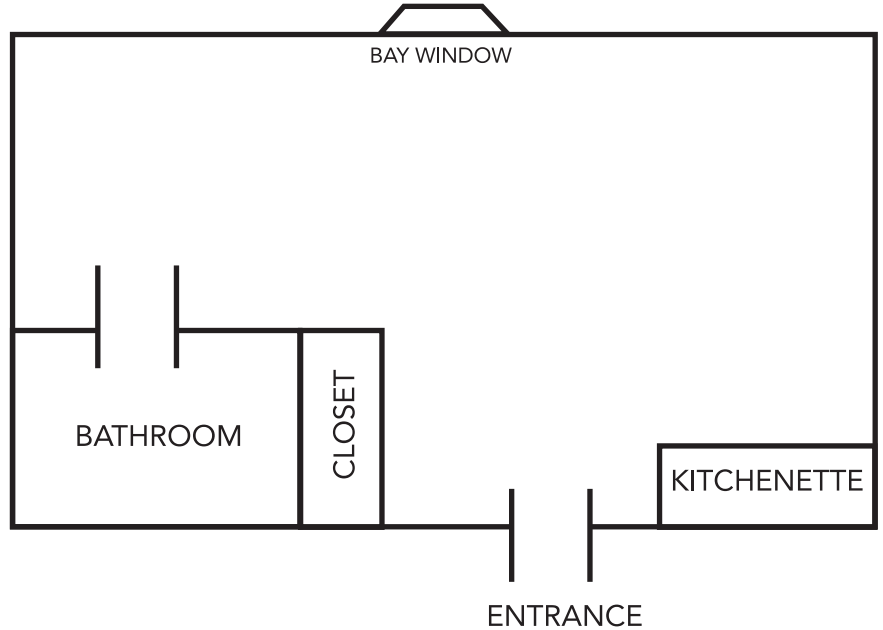

WOODLAND TERRACE

A Dockerty Family Community

St. Joseph • Room Layout

STUDIO
Approx. 445 Sq.Ft.

ONE BEDROOM
Approx. 625 Sq.Ft.

* Room layouts are examples -
actual rooms may have a different layout.

TWO BEDROOM
Approx. 750 Sq.Ft.

** Room layouts are examples -
actual rooms may have a different layout.*