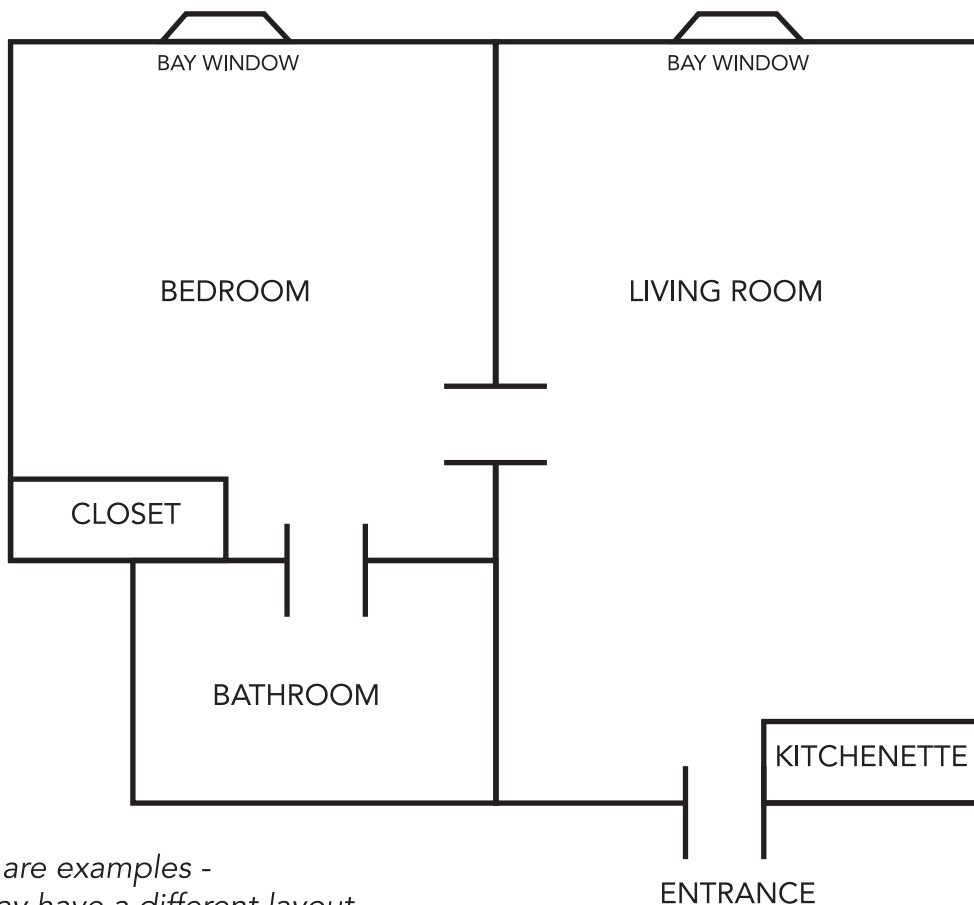

WOODLAND TERRACE

A Dockerty Family Community

St. Joseph • Room Layout

STUDIO
Approx. 445 Sq.Ft.

ONE BEDROOM
Approx. 625 Sq.Ft.

* Room layouts are examples -
actual rooms may have a different layout.

TWO BEDROOM
Approx. 750 Sq.Ft.

** Room layouts are examples -
actual rooms may have a different layout.*